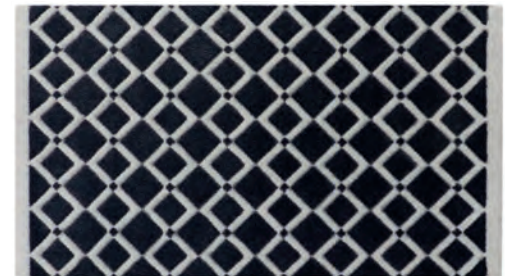

Hand Carved Mat - Geo

Features a geometric inspired design with a pop of colour to create a statement piece that wows your guests as you welcome them into the home.

We have tried to replicate the colours accurately but colours may vary slightly from the pictures shown due to lighting and pile direction.

Product Code: 01-460

Pack Quantity: 6

Retail Price: £39.99/€45.99

Hand Carved Mat - Diamond

An argyle inspired pattern made of diamonds adding a sense of three-dimensionality, movement, and texture. The contrasting colours lift the pattern to create a style to suit any home.